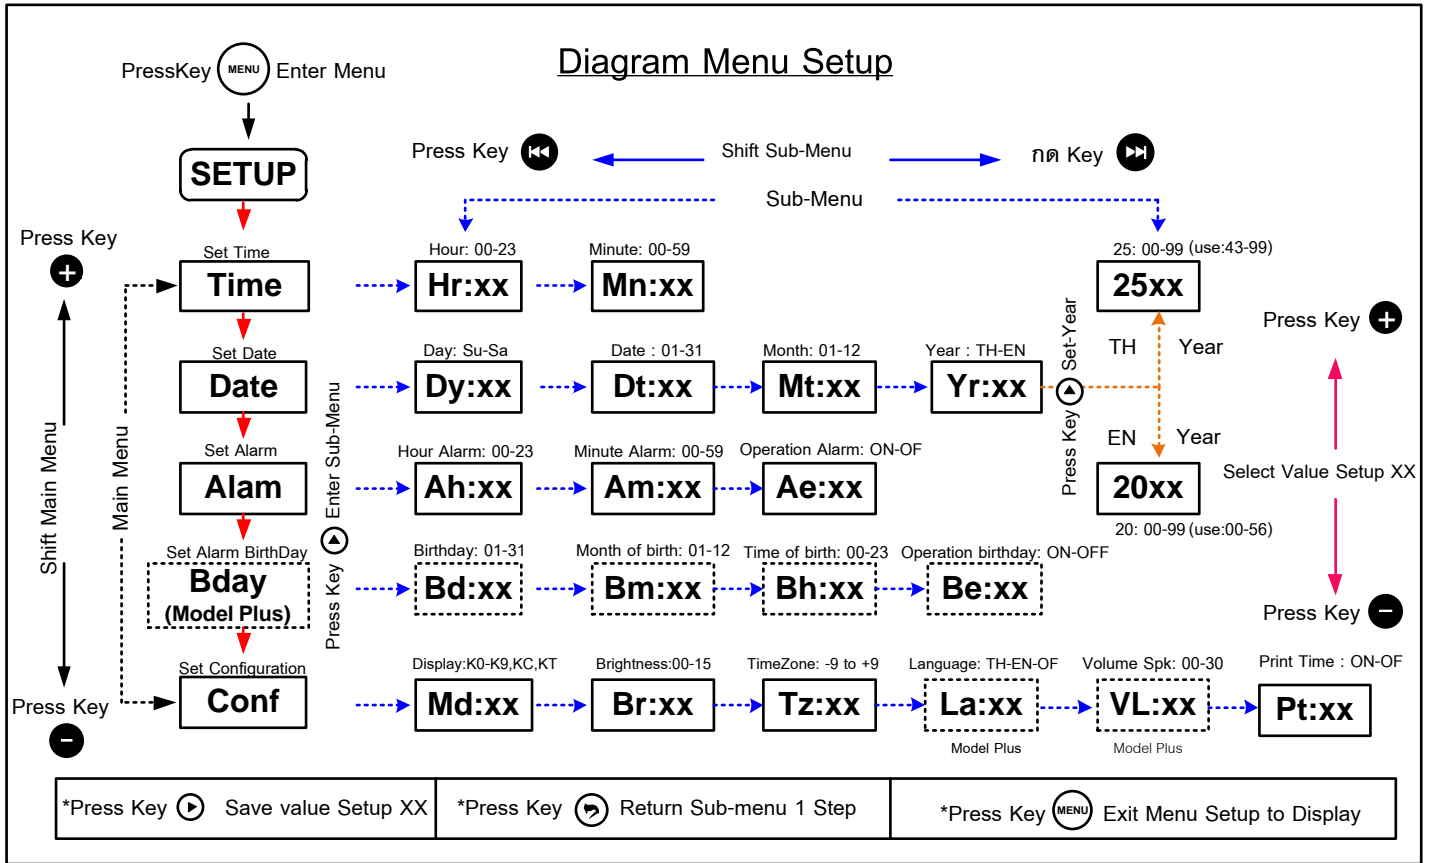

Quick Start

Function Key Remote