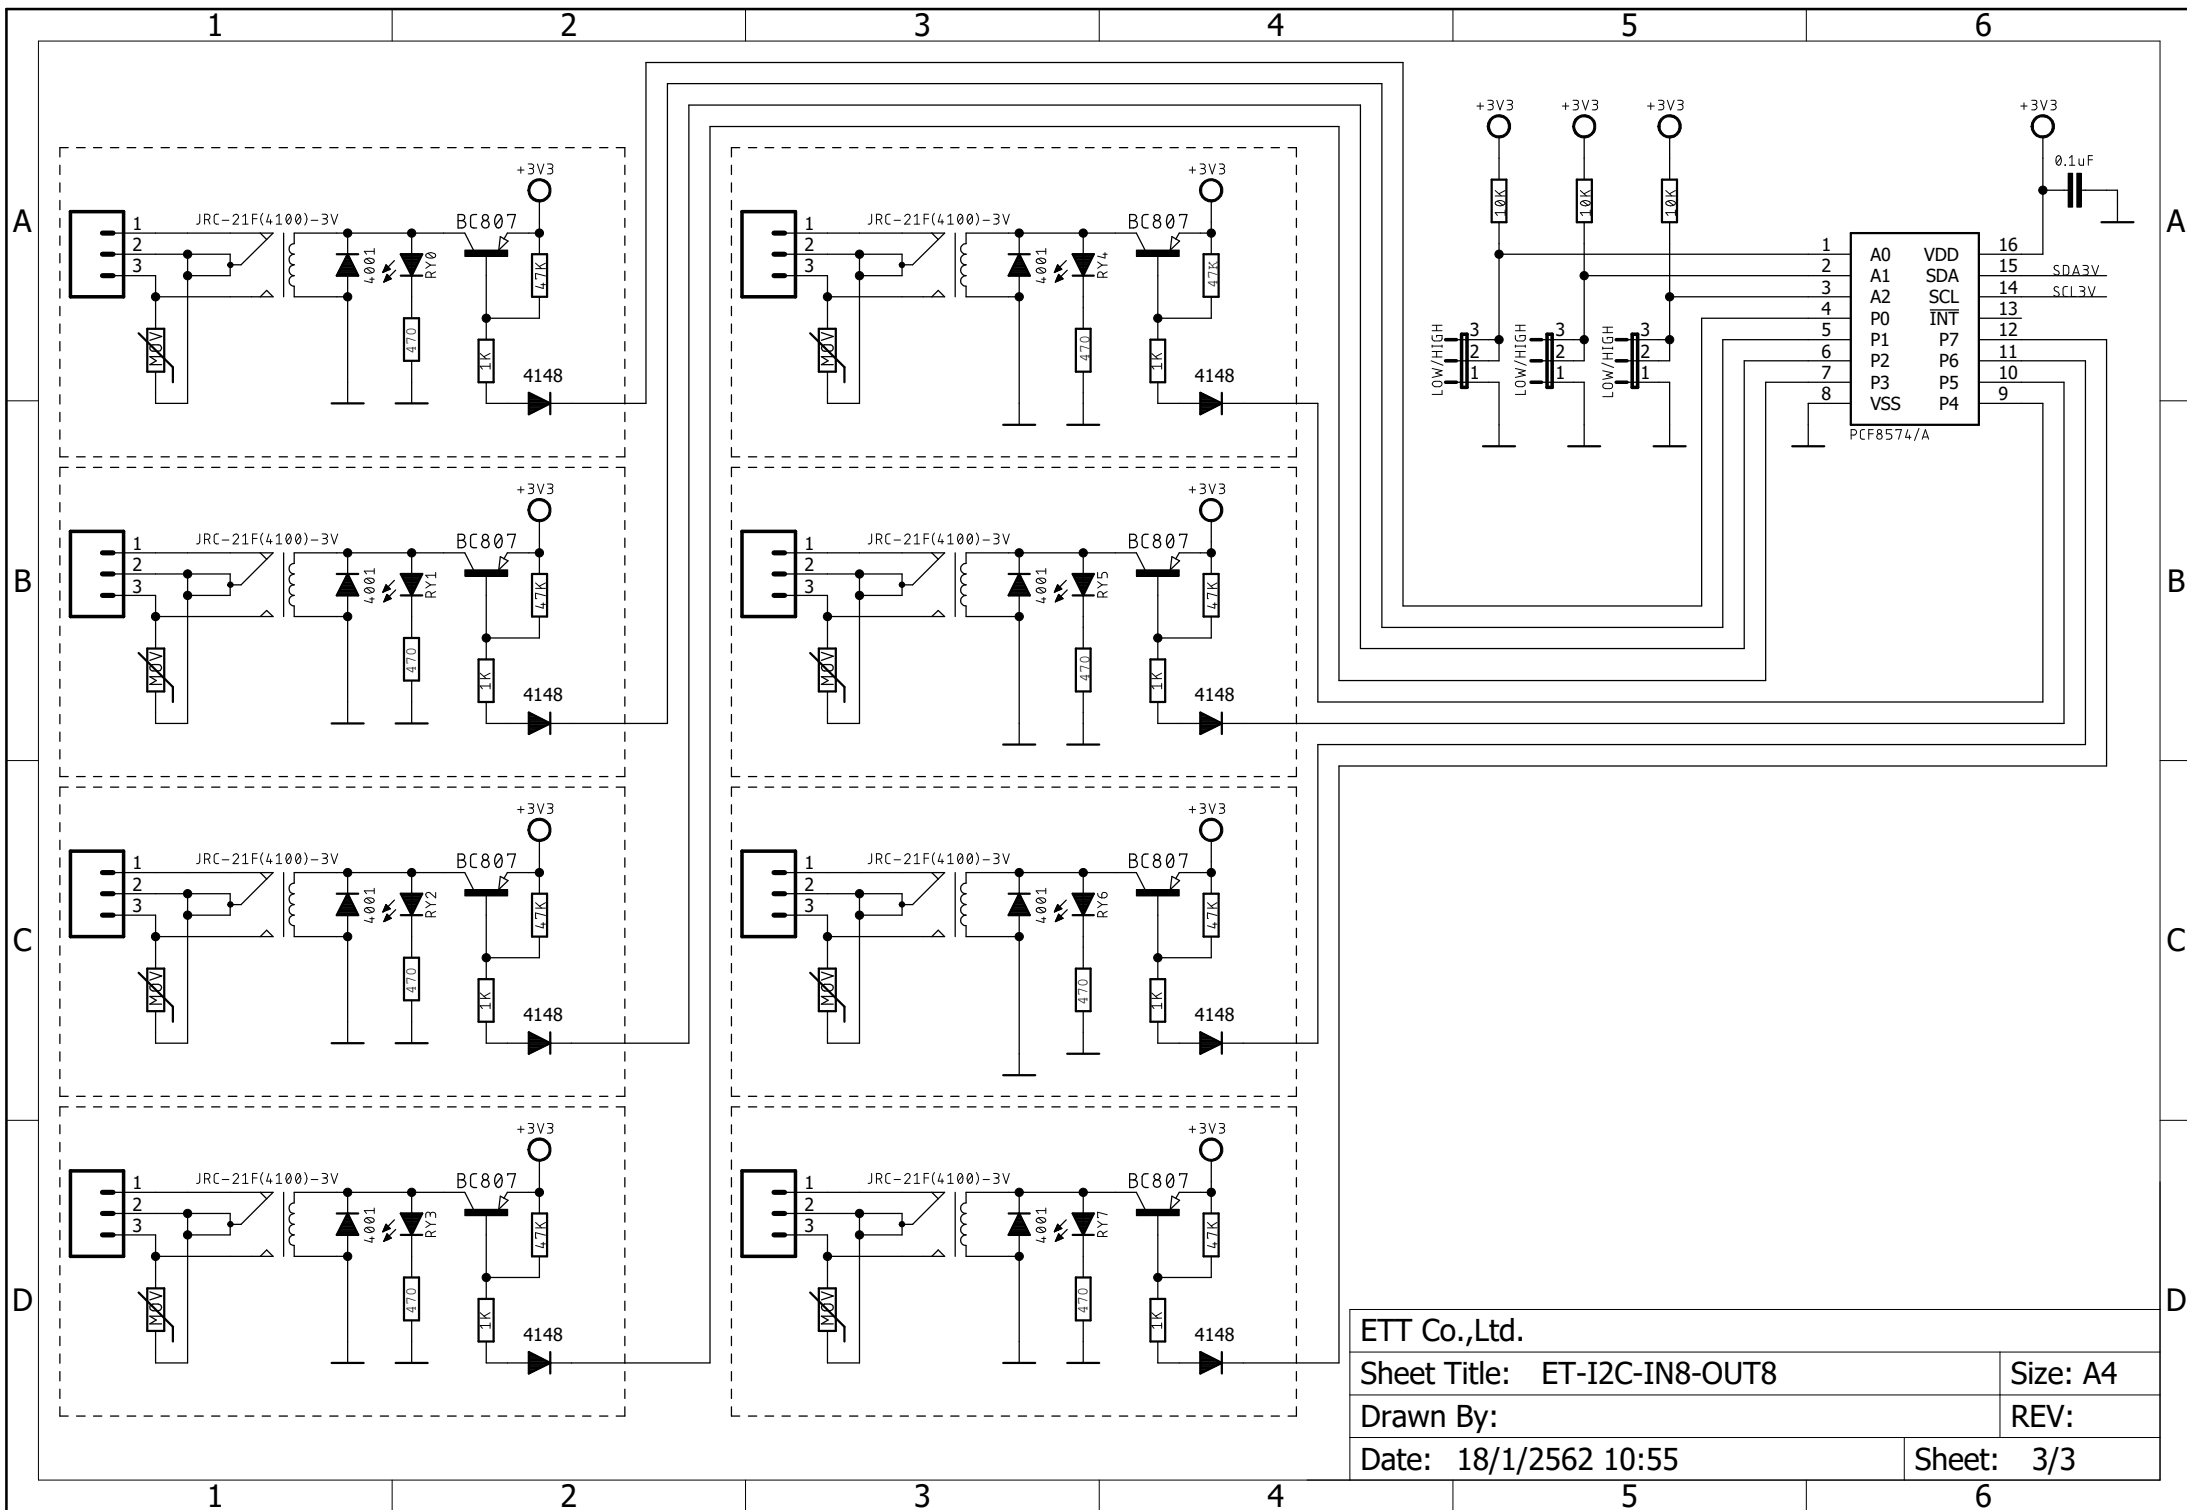

Project Title:	
Sheet Title: ET-I2C-IN8-OUT8	Size: A4
Drawn By:	REV:
Date: 18/1/2562 10:55	Sheet: 1/3

ETT Co.,Ltd.		Size: A4
Sheet Title: ET-I2C-IN8-OUT8		REV:
Date: 18/1/2562 10:55		Sheet: 2/3

ETT Co.,Ltd.	
Sheet Title: ET-I2C-IN8-OUT8	Size: A4
Drawn By:	REV:
Date: 18/1/2562 10:55	Sheet: 3/3