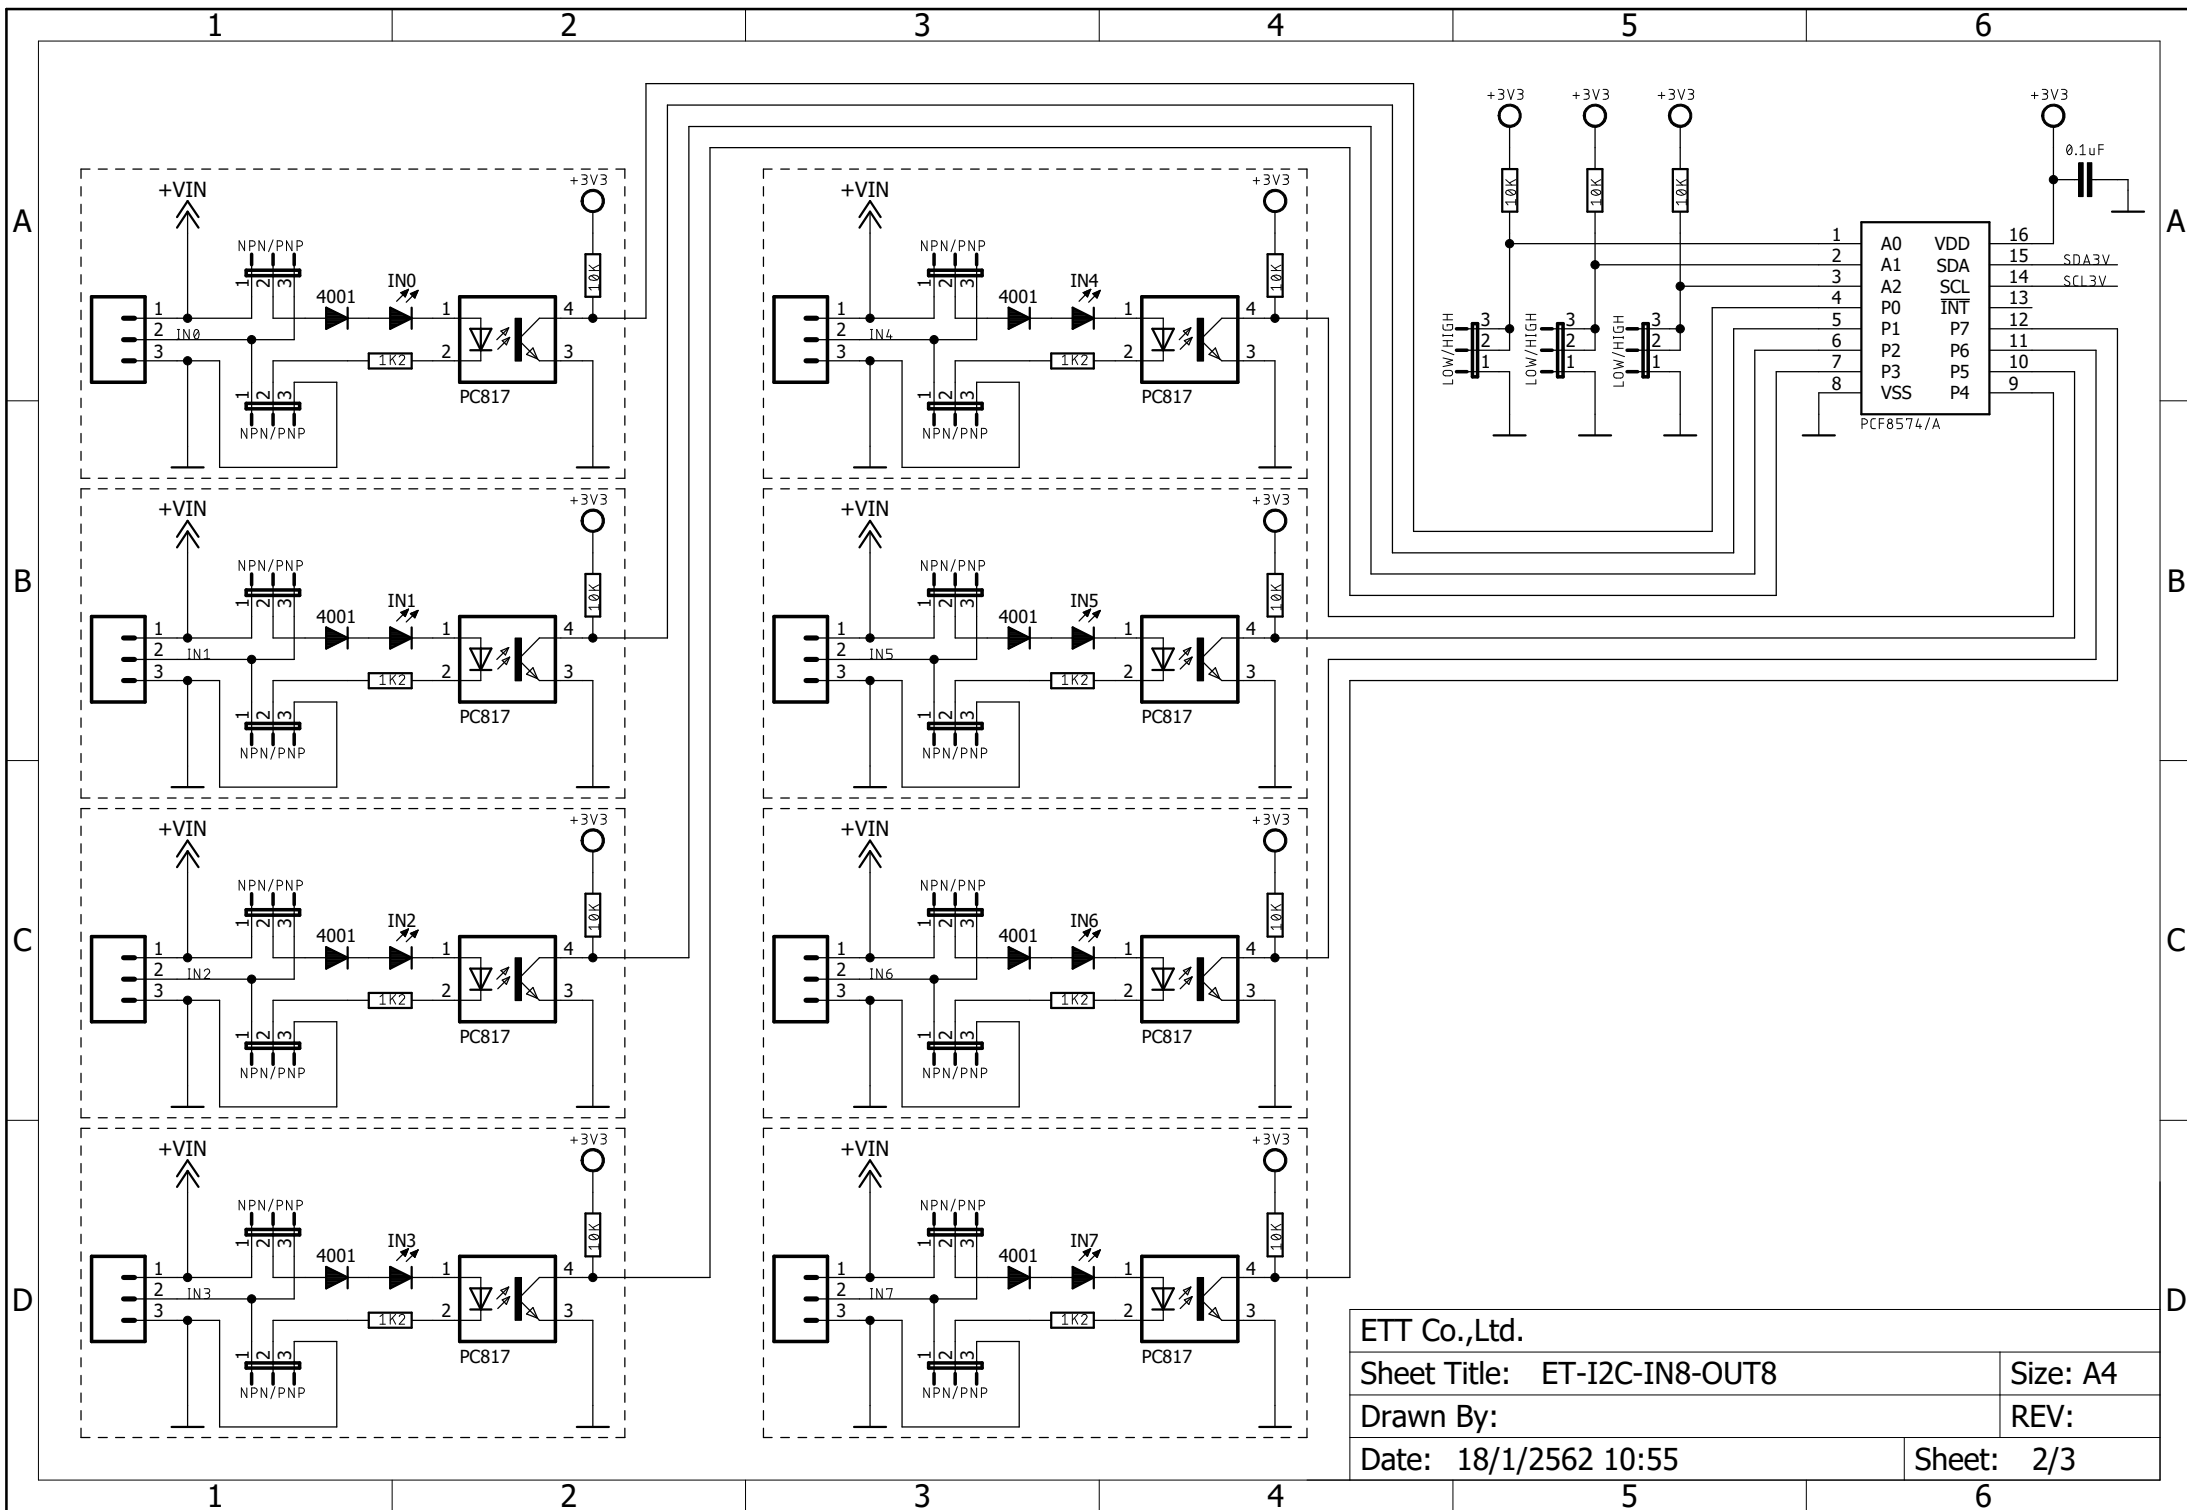

Project Title:	
Sheet Title: ET-I2C-IN8-OUT8	Size: A4
Drawn By:	REV:
Date: 18/1/2562 10:55	Sheet: 1/3

ETT Co.,Ltd.		Size: A4
Sheet Title: ET-I2C-IN8-OUT8		REV:
Date: 18/1/2562 10:55		Sheet: 2/3

ETT Co.,Ltd.	
Sheet Title: ET-I2C-IN8-OUT8	Size: A4
Drawn By:	REV:
Date: 18/1/2562 10:55	Sheet: 3/3